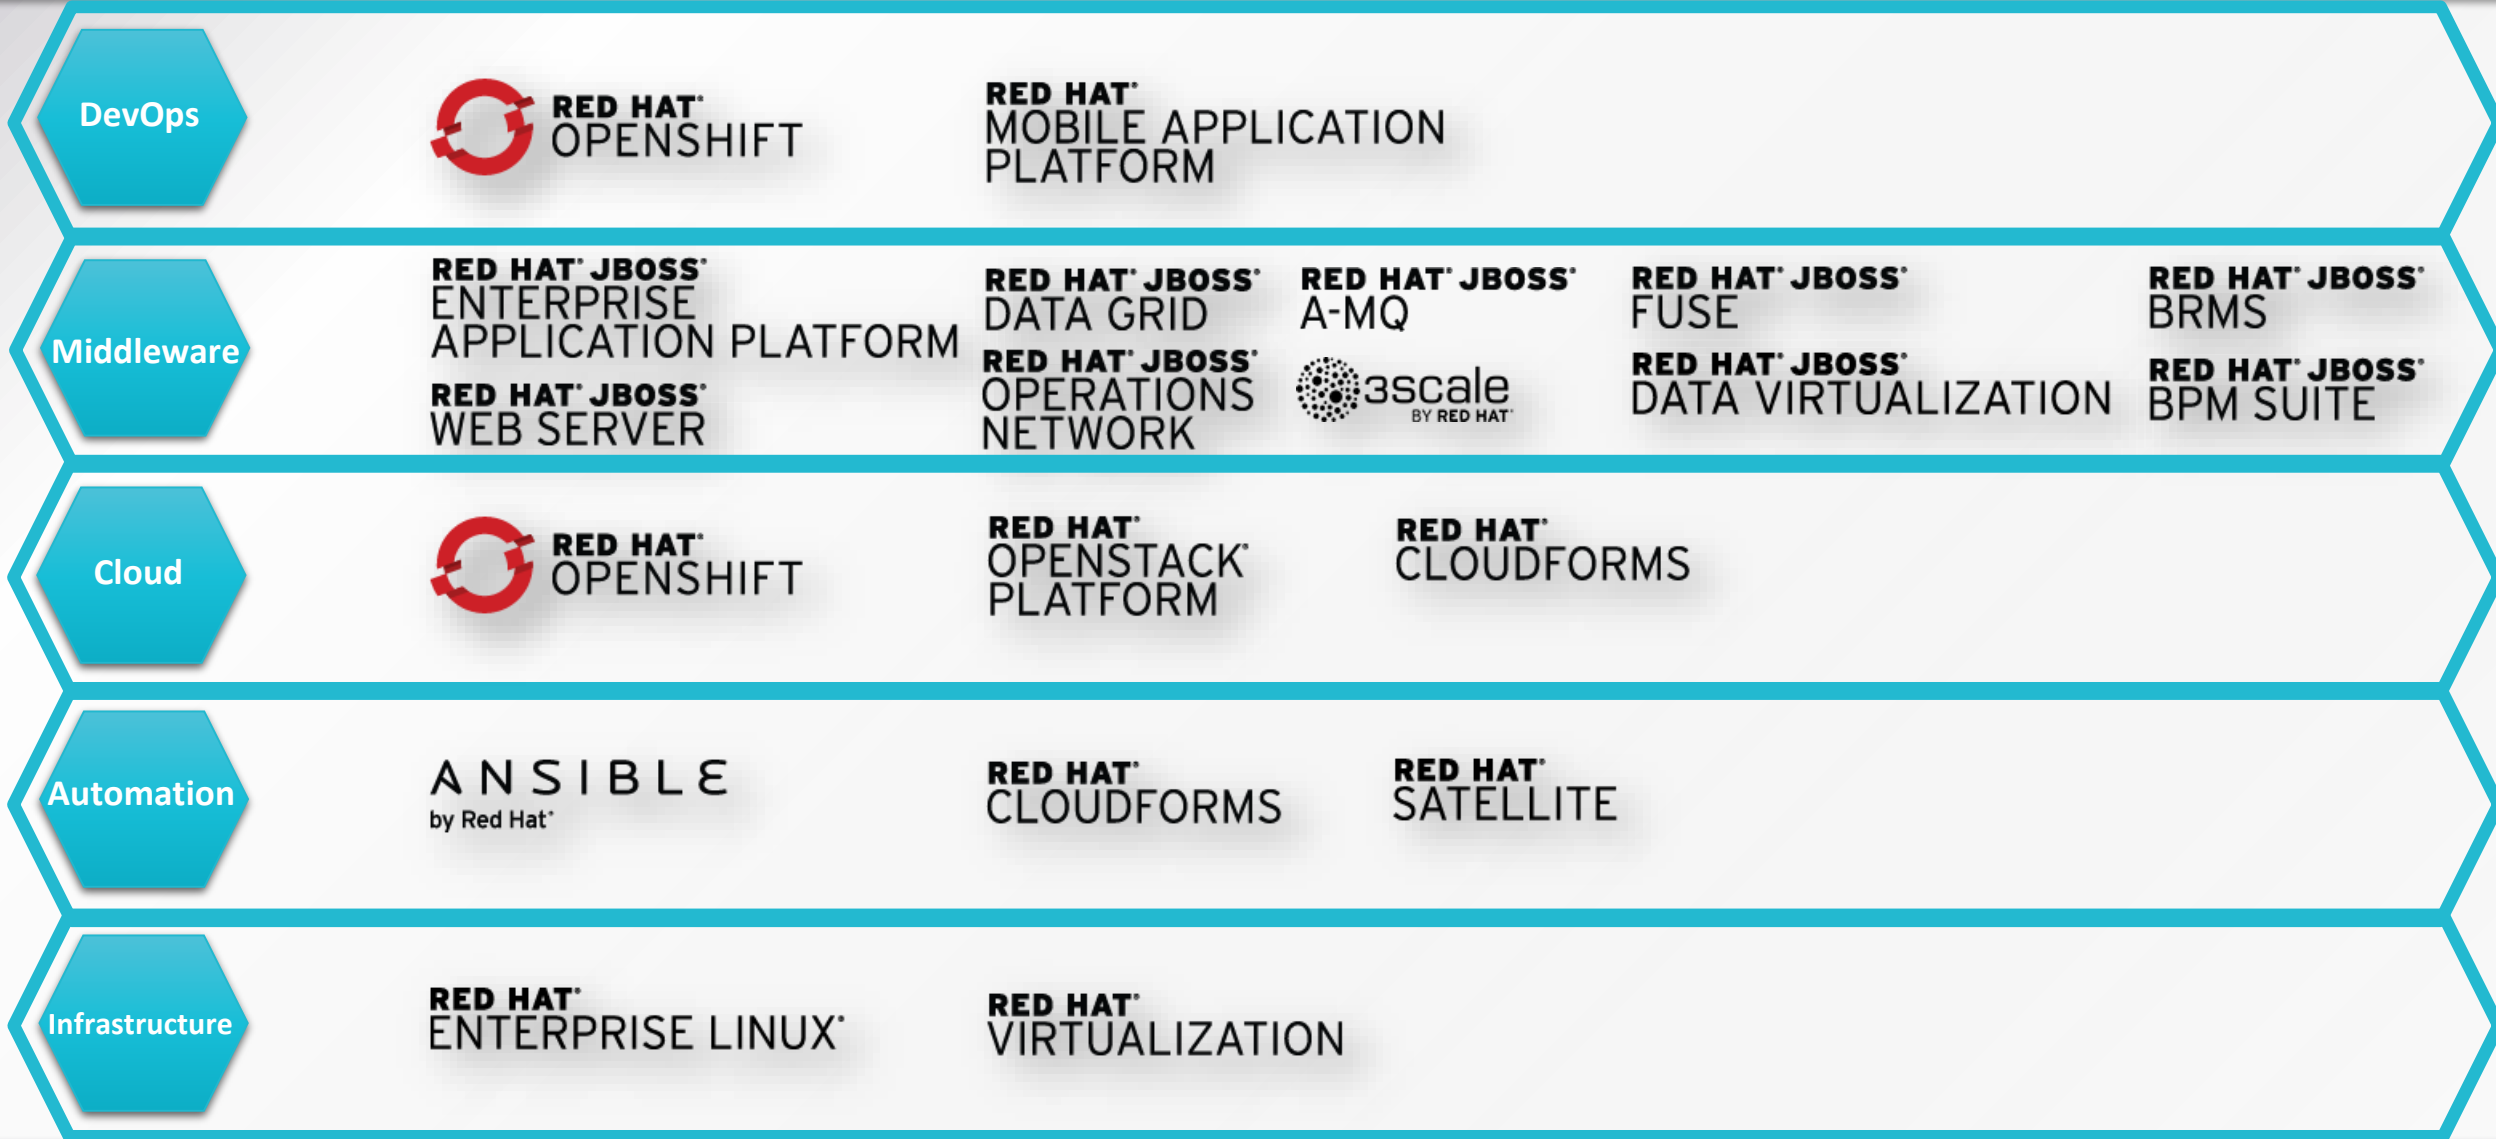

cloudWerkstatt

Cloudwerkstatt GmbH – Lassallestraße 7b – 1020 Vienna – Austria

Red Hat Certified Engineer (RHCE)

Red Hat Certified System Administrator (RHCSA)

Red Hat Certified JBoss Administrator

PREMIER